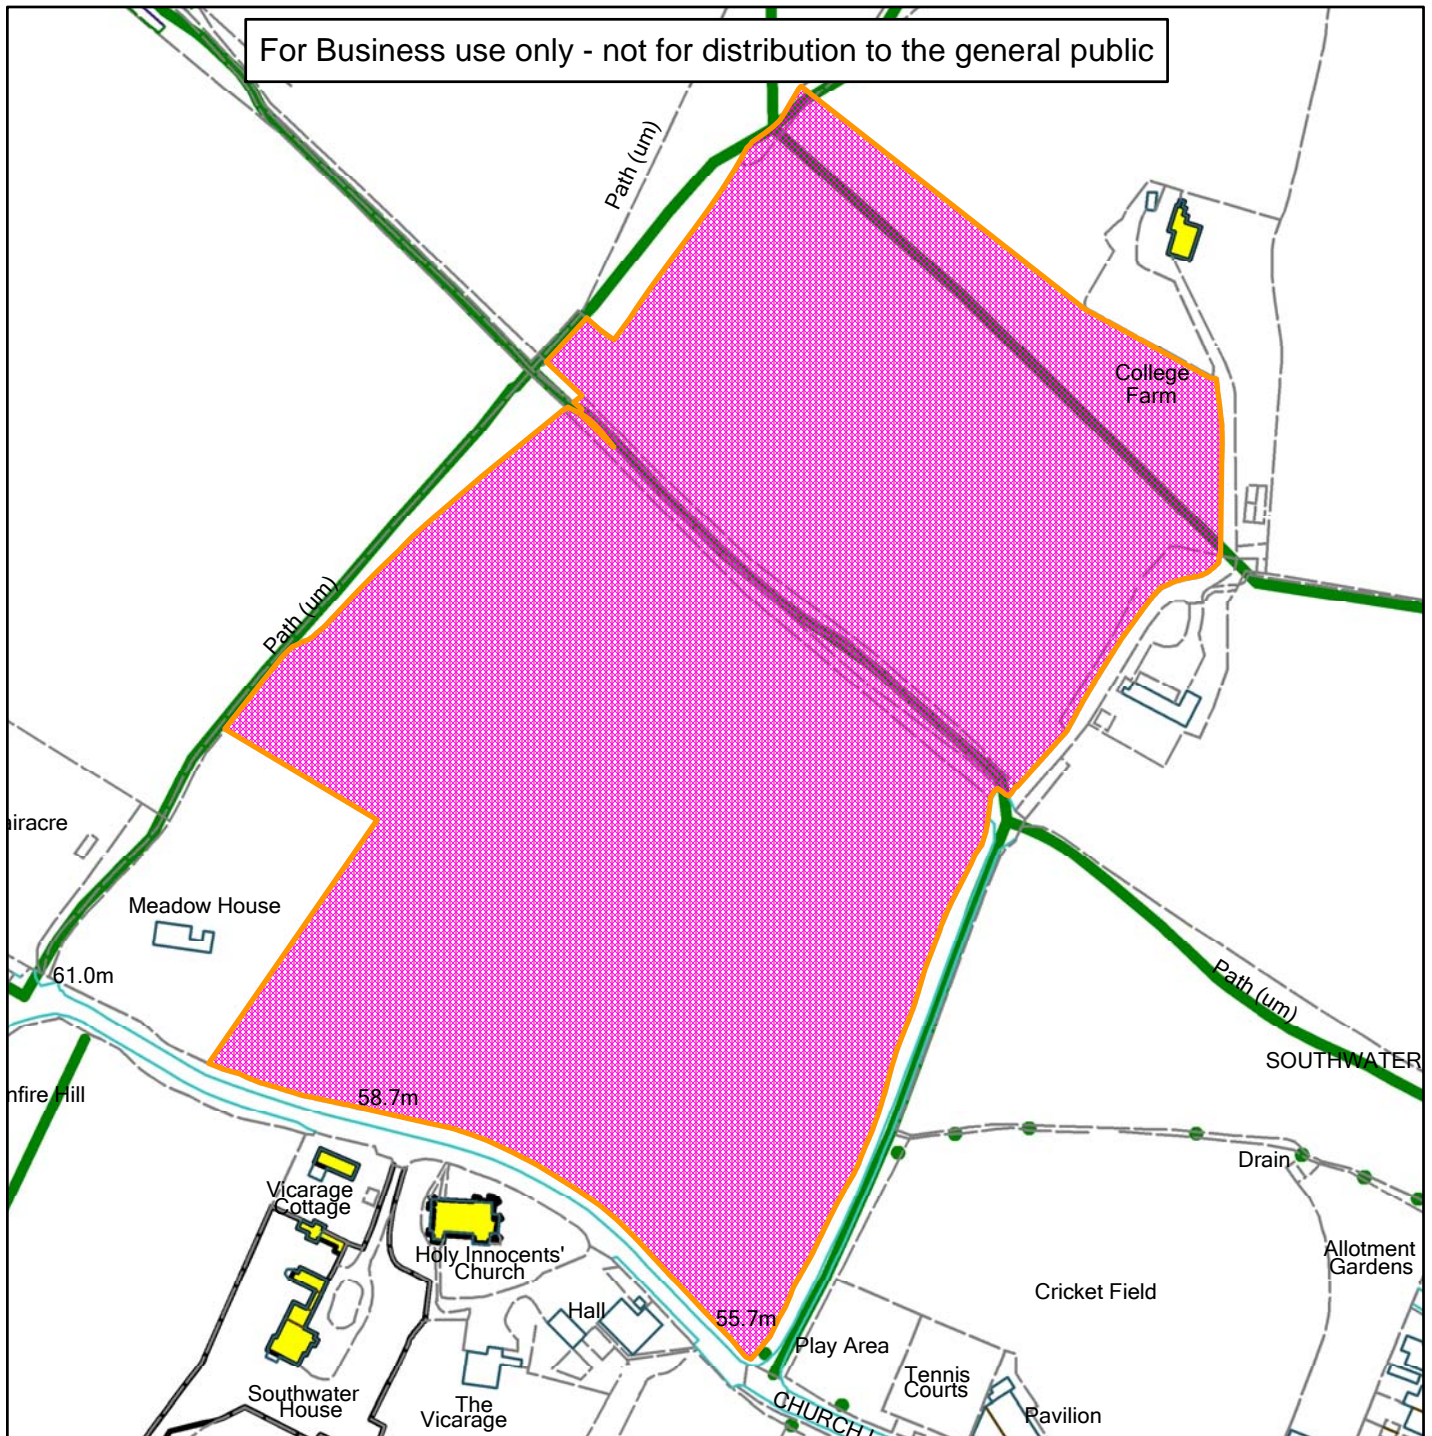

Land West of Worthing Road

For Business use only - not for distribution to the general public

Scale: 1:2,500

Reproduced from the Ordnance Survey map with permission of the Controller of Her Majesty's Stationery Office © Crown Copyright 2012.

Unauthorised reproduction infringes Crown Copyright and may lead to prosecution or civil proceedings.

Organisation	Horsham District Council
Department	
Comments	
Date	22/02/2017
MSA Number	100023865